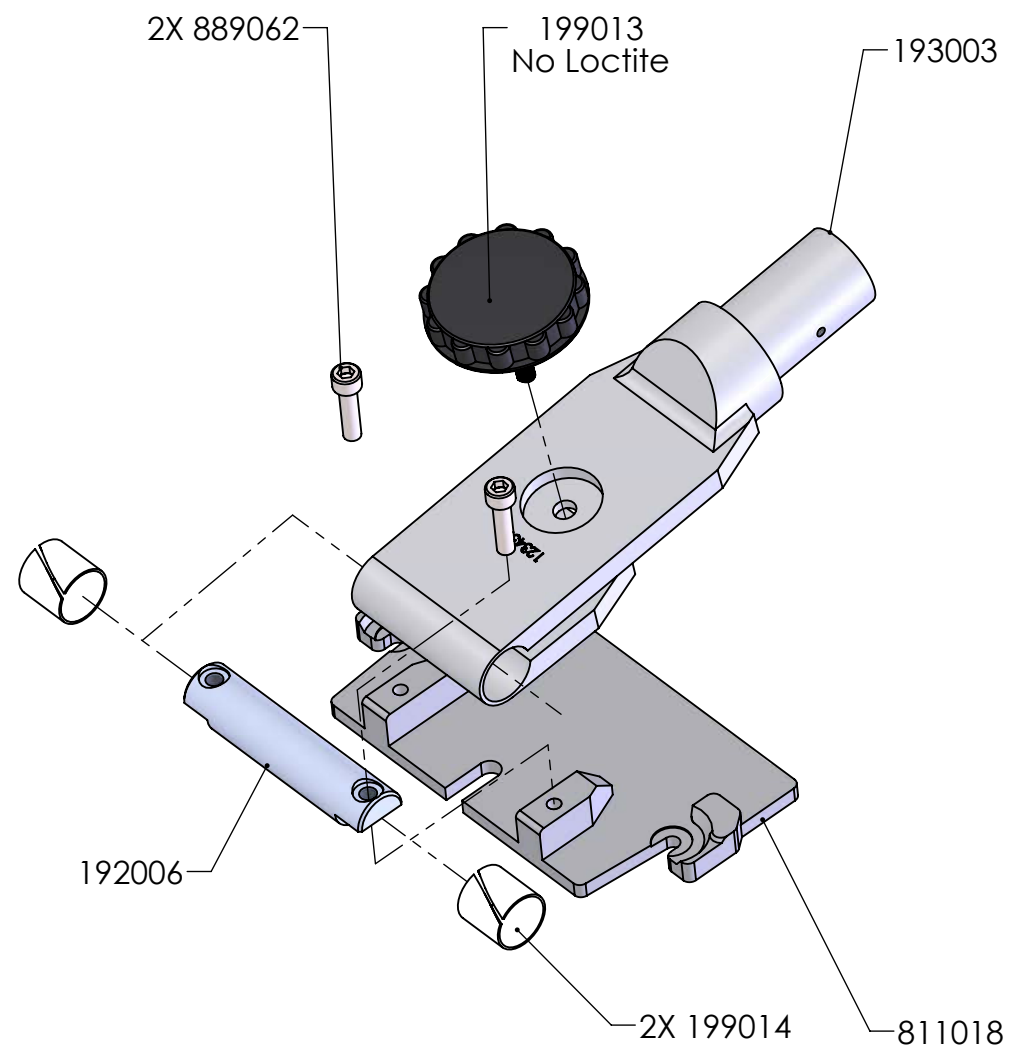

NOTES:

1. LOCTITE 243 (BLUE) TO BE USED ON SCREW THREADS UNLESS OTHERWISE NOTED.

BBHE-AD	Brakeless Box Handle - Extendable	
		REV. A

DETAIL A
SCALE 1:2

DETAIL B
SCALE 1 : 1.5