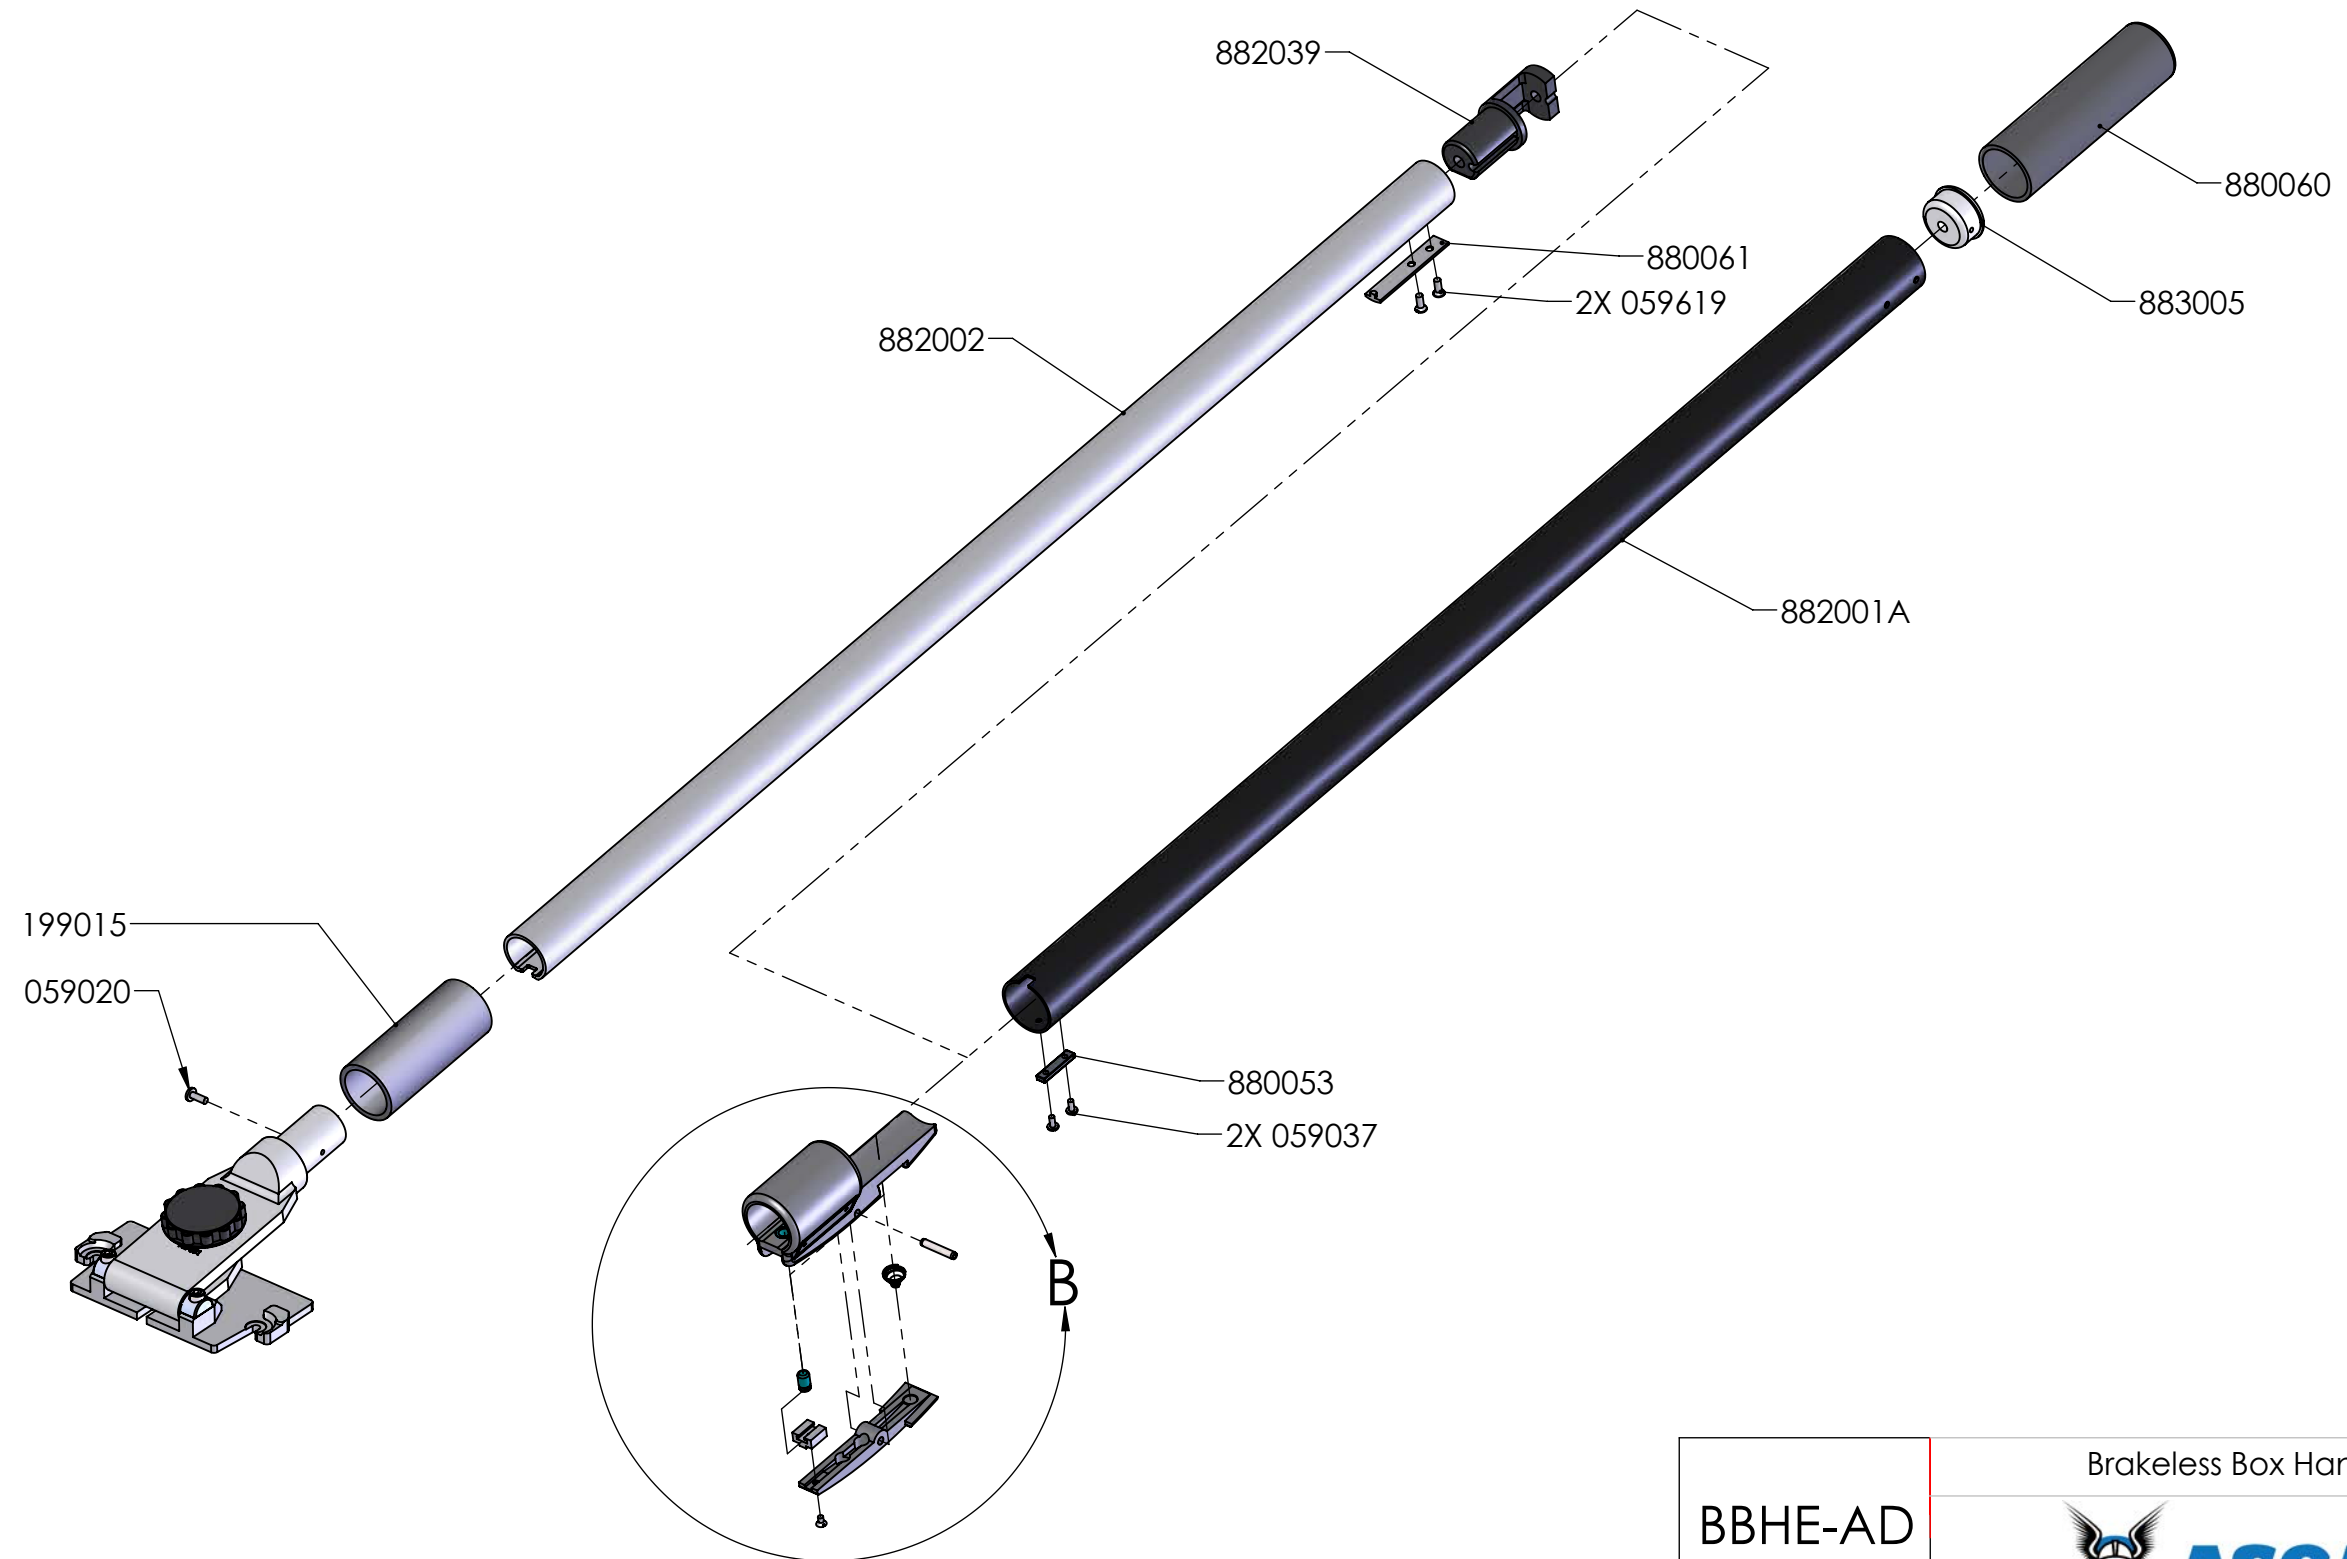

NOTES:

1. LOCTITE 243 (BLUE) TO BE USED ON SCREW THREADS UNLESS OTHERWISE NOTED.

BBHE-AD	Brakeless Box Handle - Extendable	
		REV. A

DETAIL A
SCALE 1:2

DETAIL B
SCALE 1 : 1.5