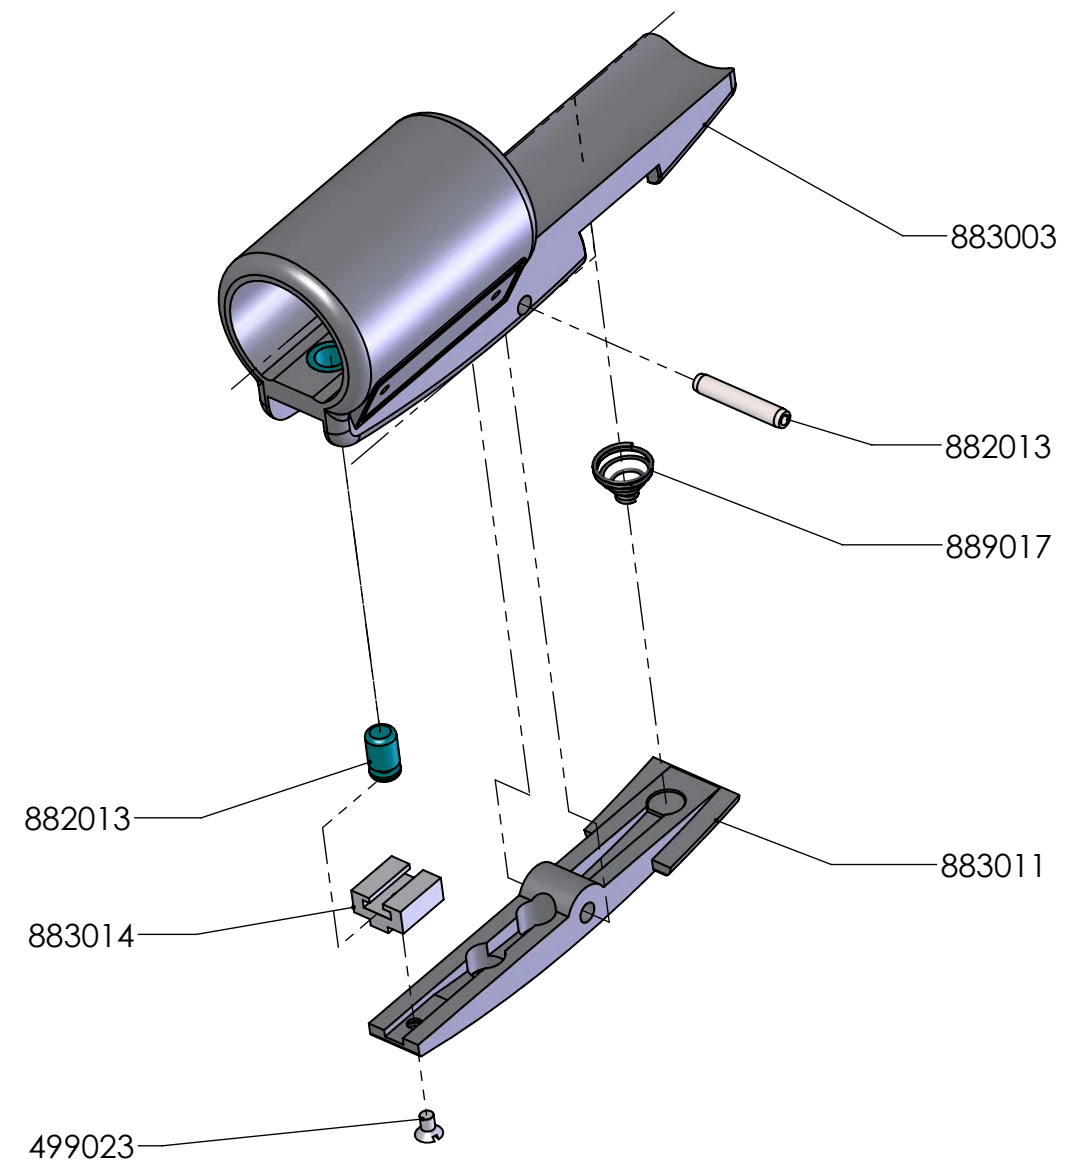

NOTES:

1. LOCTITE 243 (BLUE) TO BE USED ON SCREW THREADS UNLESS OTHERWISE NOTED.

BBHE-AD	Brakeless Box Handle - Extendable	
		REV. A

DETAIL A
SCALE 1:2

DETAIL B
SCALE 1 : 1.5